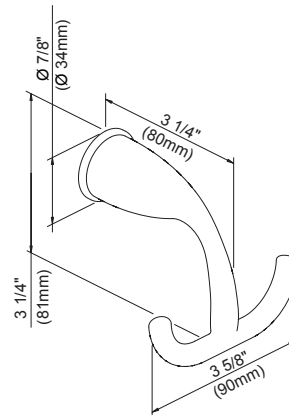

Please see gerberonline.com or current price list for available finishes. Finish is defined by additional suffix.

D441412 - 18" Towel Bar
D441422 - 24" Towel Bar

D441162 - Robe Hook

D441251 - Toilet Paper Holder

D441112 - Towel Ring

18", 24" - Towel Bar

Toilet Paper Holder

Robe Hook

Towel Ring

Submittal Information:

Name: _____
Location: _____

Contractor: _____
Contact #: _____