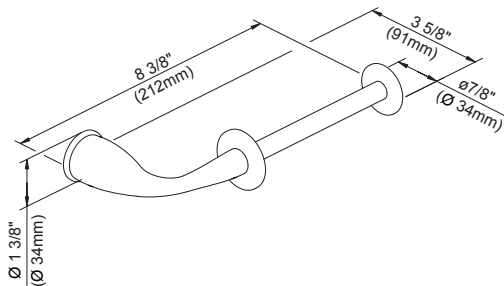

Please see gerberonline.com or current price list for available finishes. Finish is defined by additional suffix.

D441412 - 18" Towel Bar
D441422 - 24" Towel Bar

D441162 - Robe Hook

D441251 - Toilet Paper Holder

D441112 - Towel Ring

18", 24" - Towel Bar

Toilet Paper Holder

Robe Hook

Towel Ring

Submittal Information:

Name: _____
Location: _____

Contractor: _____
Contact #: _____