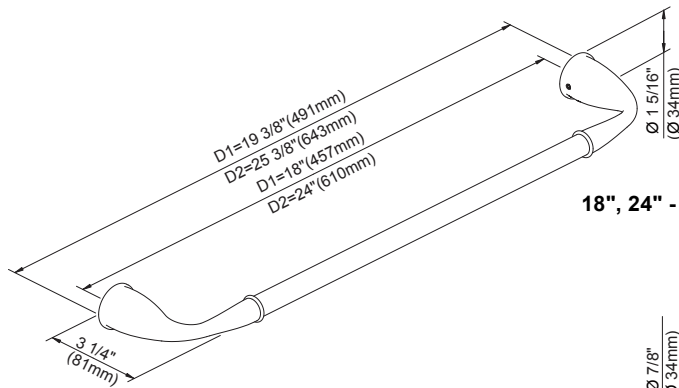

SPECIFICATIONS

Features/Benefits

- Simple, Stately Design
- Coordinates with Antioch® and Draper® Collections
- Easy Installation
- Mounting Hardware Included

Available Color/Finishes

Color	Description
	Chrome

Please see gerberonline.com or current price list for available finishes. Finish is defined by additional suffix.

D441412 - 18" Towel Bar
D441422 - 24" Towel Bar

D441162 - Robe Hook

D441251 - Toilet Paper Holder

D441112 - Towel Ring

18", 24" - Towel Bar

Toilet Paper Holder

Robe Hook

Towel Ring

Submittal Information:

Name: _____
Location: _____

Contractor: _____
Contact #: _____