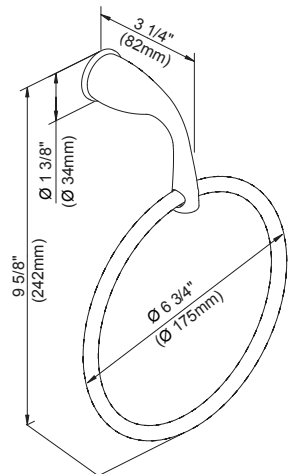

Please see gerberonline.com or current price list for available finishes. Finish is defined by additional suffix.

D441412 - 18" Towel Bar
D441422 - 24" Towel Bar

D441162 - Robe Hook

D441251 - Toilet Paper Holder

D441112 - Towel Ring

18", 24" - Towel Bar

Toilet Paper Holder

Robe Hook

Towel Ring

Submittal Information:

Name: _____
Location: _____

Contractor: _____
Contact #: _____