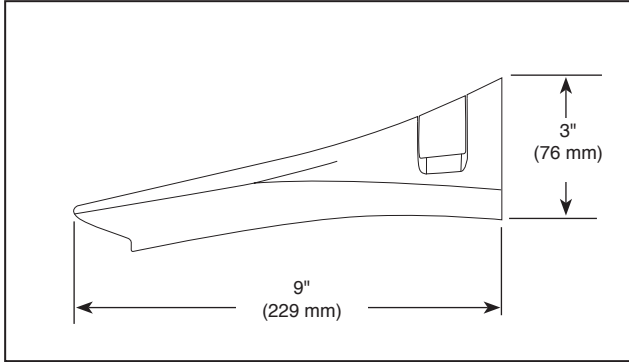

BRIZO®

DIVERTER TUB SPOUT

■ Sotria™ Bath Collection

Submitted Model No.: _____

Specific Features: _____

▲ Designate proper finish suffix

STANDARD SPECIFICATIONS:

- Integrated pull-up diverter tub spout
- Solid brass construction
- Thread onto 1/2" NPT