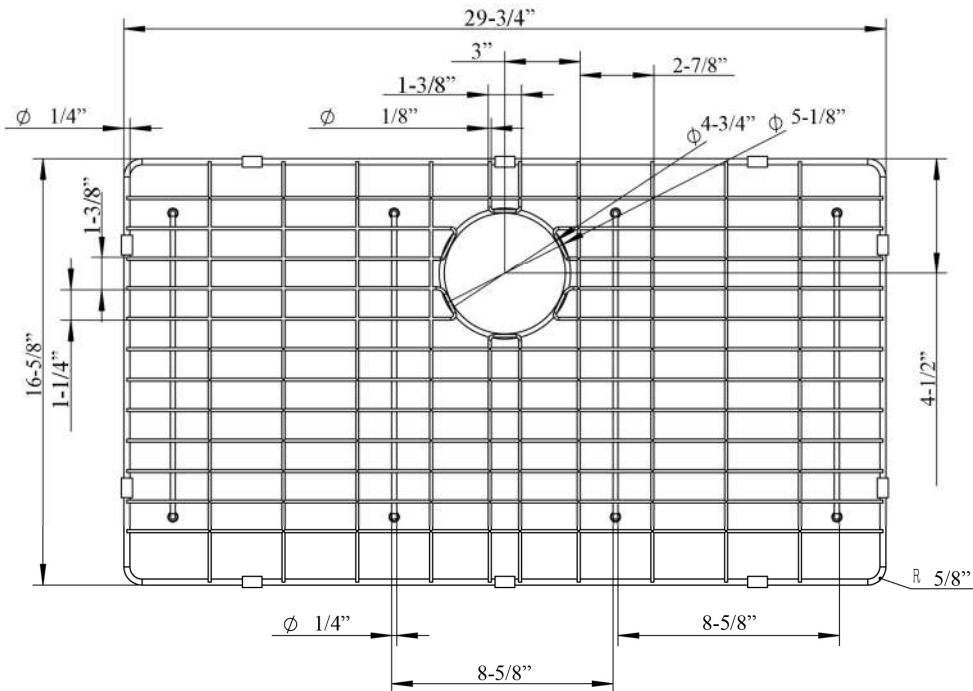

KSSSB2154 WIRE GRID

Cat. No.
KSSSB2154-WIRE

Features:

- ▶ Fits bottom of KSSSB2154 farmer sink
- ▶ Rubber Feet Covers Included

Finishes:

SS Stainless Steel

W: 29-³/₄"
D: 16-⁵/₈"
H: 1"

Drain Hole : 4-³/₄"

Dimensions and specifications subject to change without notice.

09/28/2018

P 847-244-1234

www.barclayproducts.com