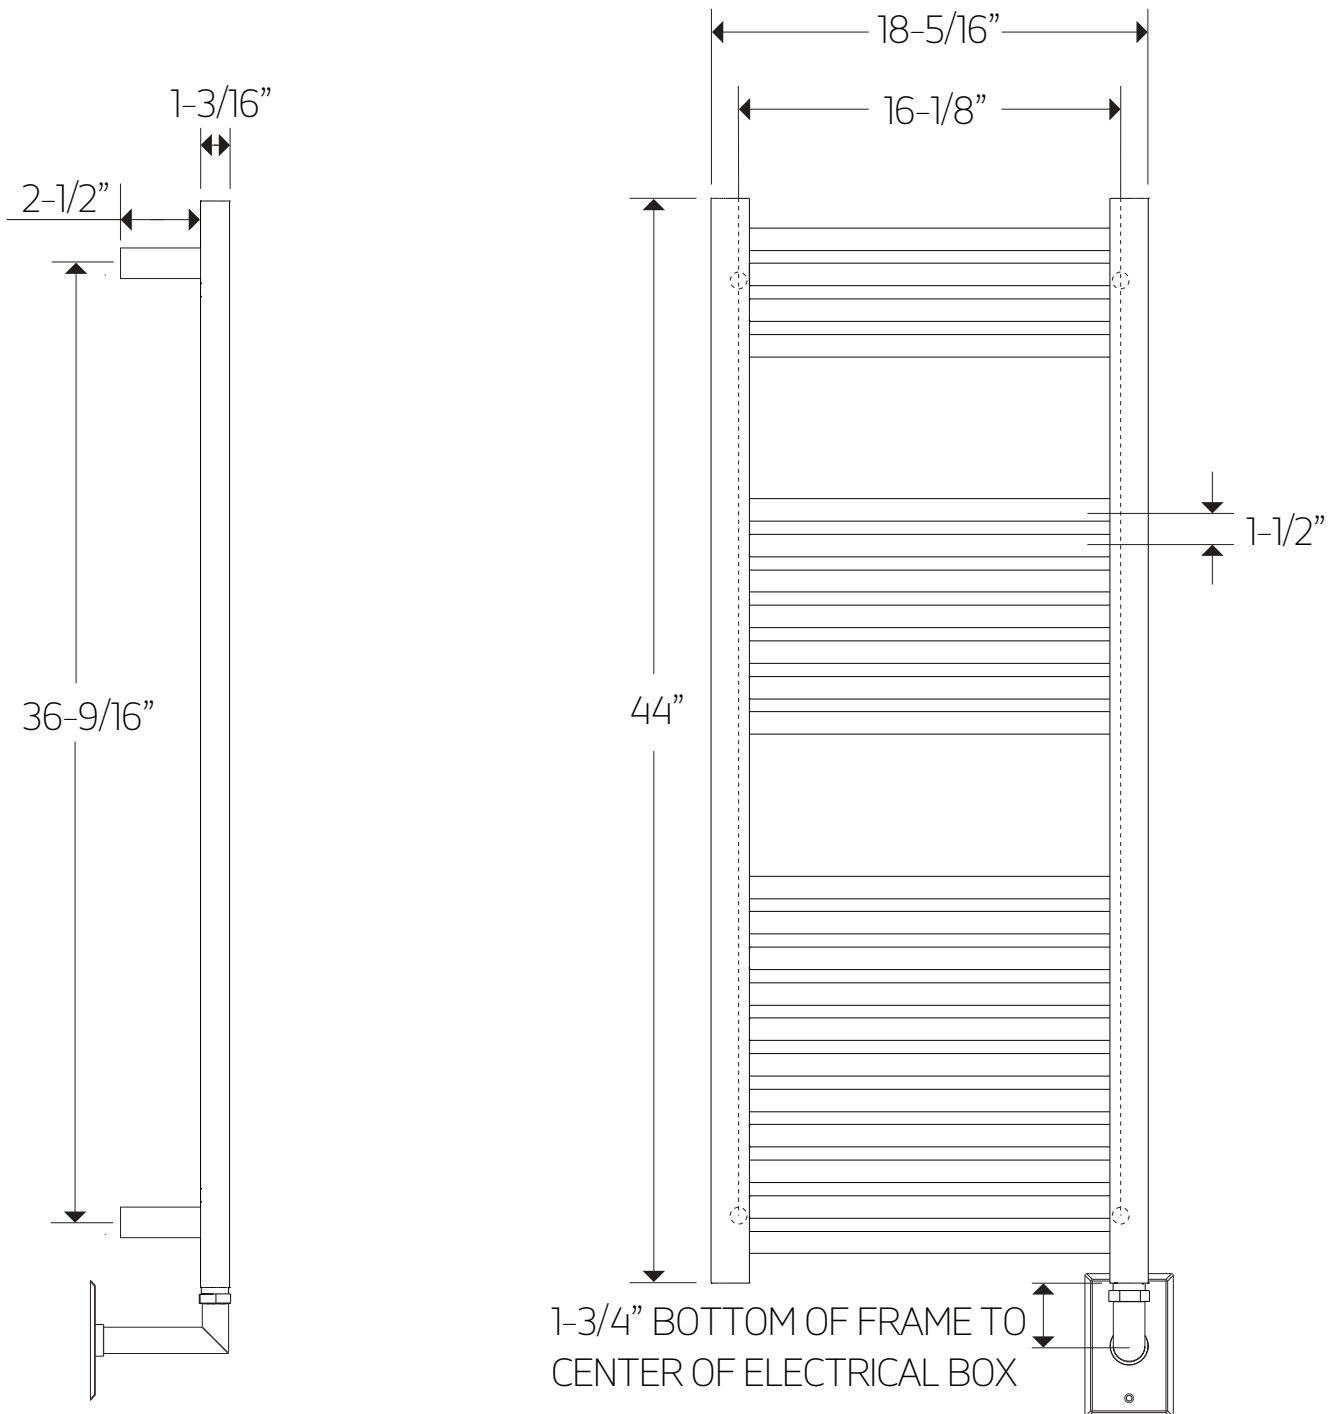

M11145W

TECHNICAL DATA SHEET

denby towel warmer,
hardwired

artos[®]

M11145W

denby towel warmer,
hardwired

OPERATING SPECIFICATIONS

FEATURES

Towel warming, drying and auxiliary heating.

ELEMENT

300W, 110V

CODES

UL Approved
CSA-US Approved

REQUIREMENTS

The towel warmer must be installed so that the Element is at the bottom.