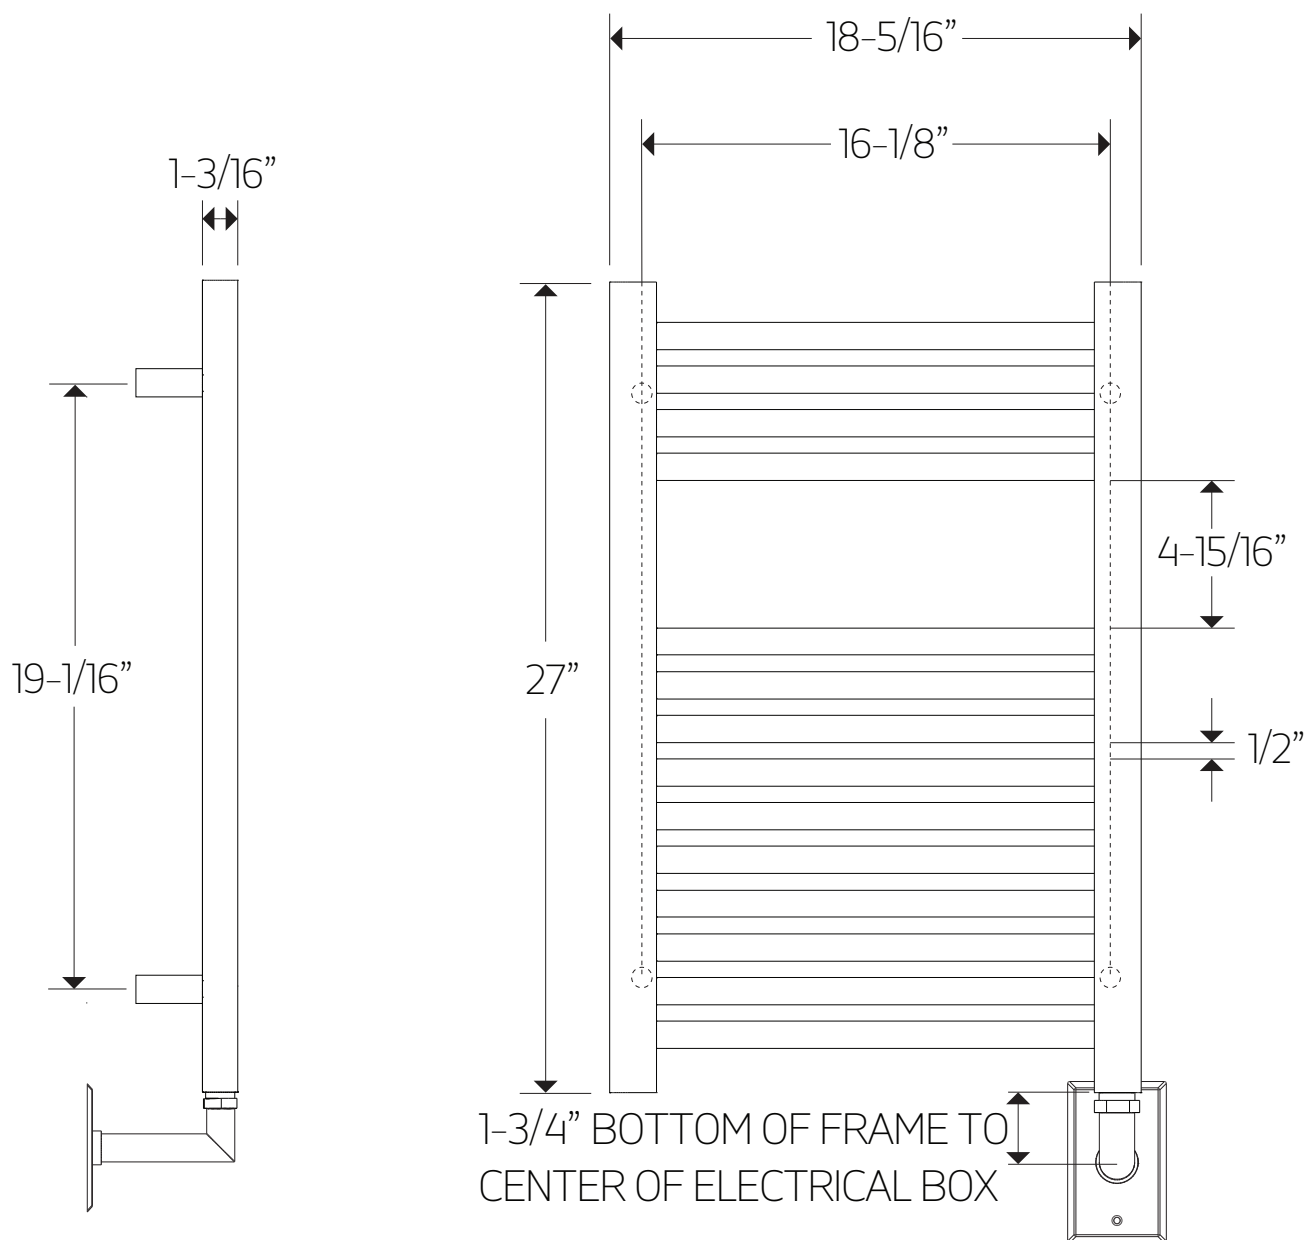

M06845W

**TECHNICAL DATA SHEET**

denby towel warmer,  
hardwired